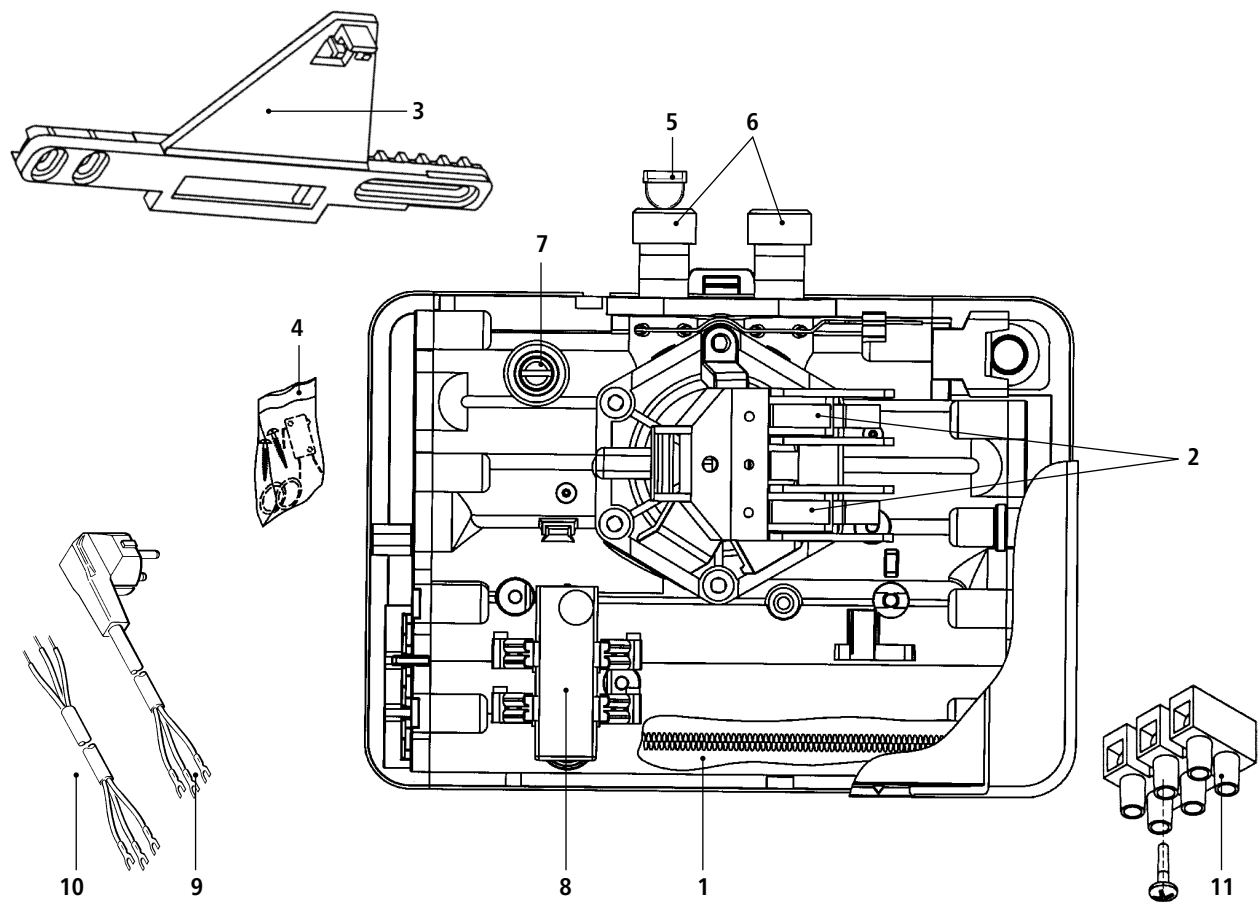

Mini instantaneous water heaters MH3..7 and MDH3..7

Pos.	Art.-No.	Description	Euro*	Pos.	Art.-No.	Description	Euro*
1	80324	MH3 / MDH3 heating spiral 3.5kW / 230V	24.00	8	80427	MDH safety thermal cut-out incl. exchange instruction, contact nipples, seals (mounted and greased), heat-conductive paste, rubber disc and screws	34.00
	80326	MH4 / MDH4 heating spiral 4.4kW / 230V	24.00	9	80373	MH3 / MDH3 mains cable with earthed plug, cable seal, strain relief with screws	12.00
	80327	MH6 / MDH6 heating spirals 2 x 2.85kW / 230V	30.00	10	80382	MH4..7 / MDH4..7 mains cable (without plug), cable seal, strain relief with screws	10.00
	80328	MH7 / MDH7 heating spirals 2 x 3.25kW / 400V	30.00	11	80120	3pole connection terminal 230V	4.00
2	80329	MH3..6 / MDH3..6 microswitch set	25.00		80125	3pole connection terminal 400V	4.00
	80325	MH7 / MDH7 microswitch set	25.00	12	80390	Manual, multilingual set	0.00
3	80689	Wall bracket	7.00	13	80694	MH front cover undersink	13.00
3a	80352	Fixing set (wall bracket with screws and dowels)	8.00		80695	MH front cover oversink	13.00
4	80353	Set of small spare parts incl. seals, nozzle for cable entry, strip of thermoplastic connectors, installation grease, screws, wheel nut & discs	12.00		80696	MDH front cover	13.00
5	80080	Fine filter	4.00	Parts in bold type are key components for servicing purposes.			
6	80354	Water connection set incl. two water connectors and seals (mounted and greased), fastening earth clip and fine filter	24.00				
7	80372	Flow adjustment screw with seal 3.5 / 4.4kW	9.00				
	803721	Flow adjustment screw with seal 5.7 / 6.5kW	9.00				